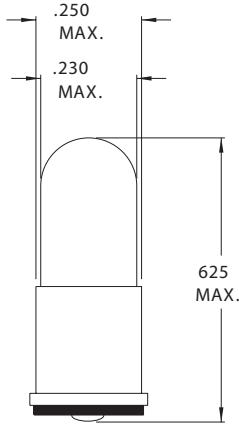

147 Central Avenue
 Hackensack, New Jersey 07601
 Tel: 201-489-8989 • Fax: 201-489-6911

CHICAGO MINIATURE LAMP, INC.
 WHERE INNOVATION COMES TO LIGHT

T-1 3/4 Midget Flange Base

Part Number	Design Voltage	Amps	MSCP	Life Hours	Filament Type
CM331	1.35	.060	.010	500	C-6
CM268	2.50	.350	.200	10,000	C-2R
CM343	2.50	.400	.550	30	C-2R
CM368	2.50	.200	.220	500	C-2R
CM338	2.70	.060	.040	6,000	C-2R
CM375	3.00	.015	.004	10,000	C-6
CM8848	3.00	.350	.300	10,000	C-2R
CM7331	4.50	.120	.050	25,000	C-2R
CM3150	5.00	.060	.150	5,000	C-2R
CM7332	5.00	.060	.030	60,000	C-2R
CM7333	5.00	.060	.050	25,000	C-2R
CM7334	5.00	.190	.450	1,000	C-2R
CM7335	5.00	.115	.150	40,000	C-2R
CM328	6.00	.200	.600*	1,000	C-2R
CM345	6.00	.040	.030	10,000	C-2V
CM7336	6.00	.200	.100	50,000	C-2F
CM349	6.30	.200	.550	5,000	C-2R
CM350	6.30	.150	.450	3,000	C-2R
CM377	6.30	.075	.230	1,000	C-2R
CM380	6.30	.040	.020	20,000	C-2V
CM381	6.30	.200	.400	20,000	C-2F
CM344	10.0	.014	.002	50,000	C-2F
CM367	10.0	.040	.080	5,000	C-2F
CM7338	11.0	.022	.030	10,000	C-2F
CM394	12.0	.040	.120	10,000	C-2F
CM330	14.0	.080	.500	1,500	C-2F
CM382	14.0	.080	.300	15,000	C-2F
CM8918	14.0	.100	.500	10,000	C-2F
CM370	18.0	.040	.150	10,000	C-2F
CM459	22.0	.040	.300	2,000	C-2F
CM8176	24.0	.050	.500	1,000	C-2F
CM327	28.0	.040	.340	4,000	C-2F
CM376	28.0	.060	.340	25,000	C-2F
CM385	28.0	.040	.150	10,000	C-2F
CM387	28.0	.040	.300	7,000	C-2F
CM6034	28.0	.024	.150	4,000	CC-2F
CM7341	28.0	.065	.650	5,000	C-2F
CM269	32.0	.040	.300	4,000	C-2F
CM6848	48.0	.025	.200	5,000	CC-2F

* Lamp MSCP is .340 @ 5.0V

Chicago Miniature Lamp reserves the right to make specification revisions that enhance the design and/or performance of the product